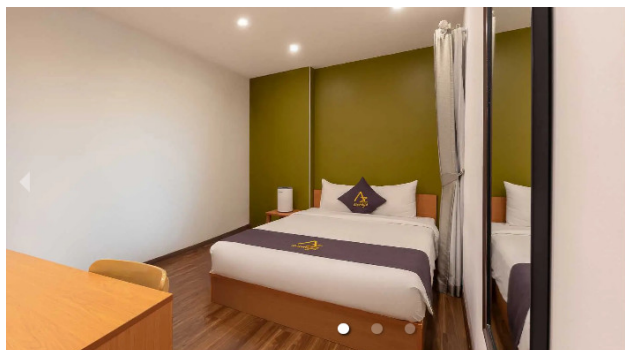

AZUMAYA HOTEL LINH LANG [HANAZLL] ★★★★★