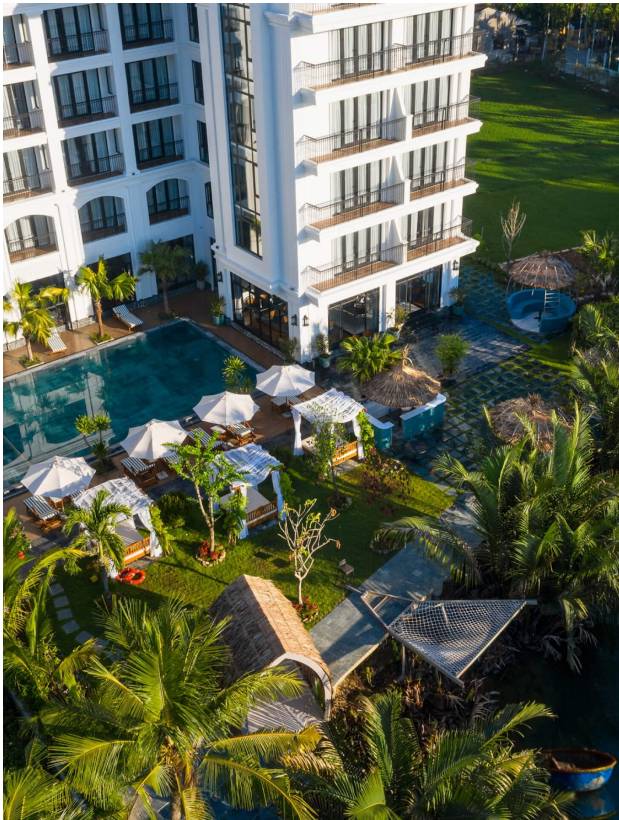

SHINING RIVERSIDE HOIAN [HOIAN_SHIN] ★★★★★

Hotel	SHINING RIVERSIDE HOIAN
Address	191 Tran Nhan Tong, Cam Chau, Hoi An.
Rooms	81
Area	
Tel.	84-235-3921 999
Map	Link map
Web	shiningriversidehoian.com
Info	Indochine inspiration surrounded by mesmerizing landscape under the vibrant sun glare. Experience exceptional services at the middle of serenity.

The method to use room	
Reception	
Room to Room	
International Call	
House Keeping	
Concierge	
Room Service	
Spa or Massage	

Category	Quantity	Square
DLX GREEN FIELD	26	28 m ²
DLX POOL VIEW	20	32 m ²
DLX RIVER VIEW	28	28 m ²
SHINING EXECUTIVE R/V	2	60 m ²
FAMILY	5	45 m ²
TOTAL:	81	